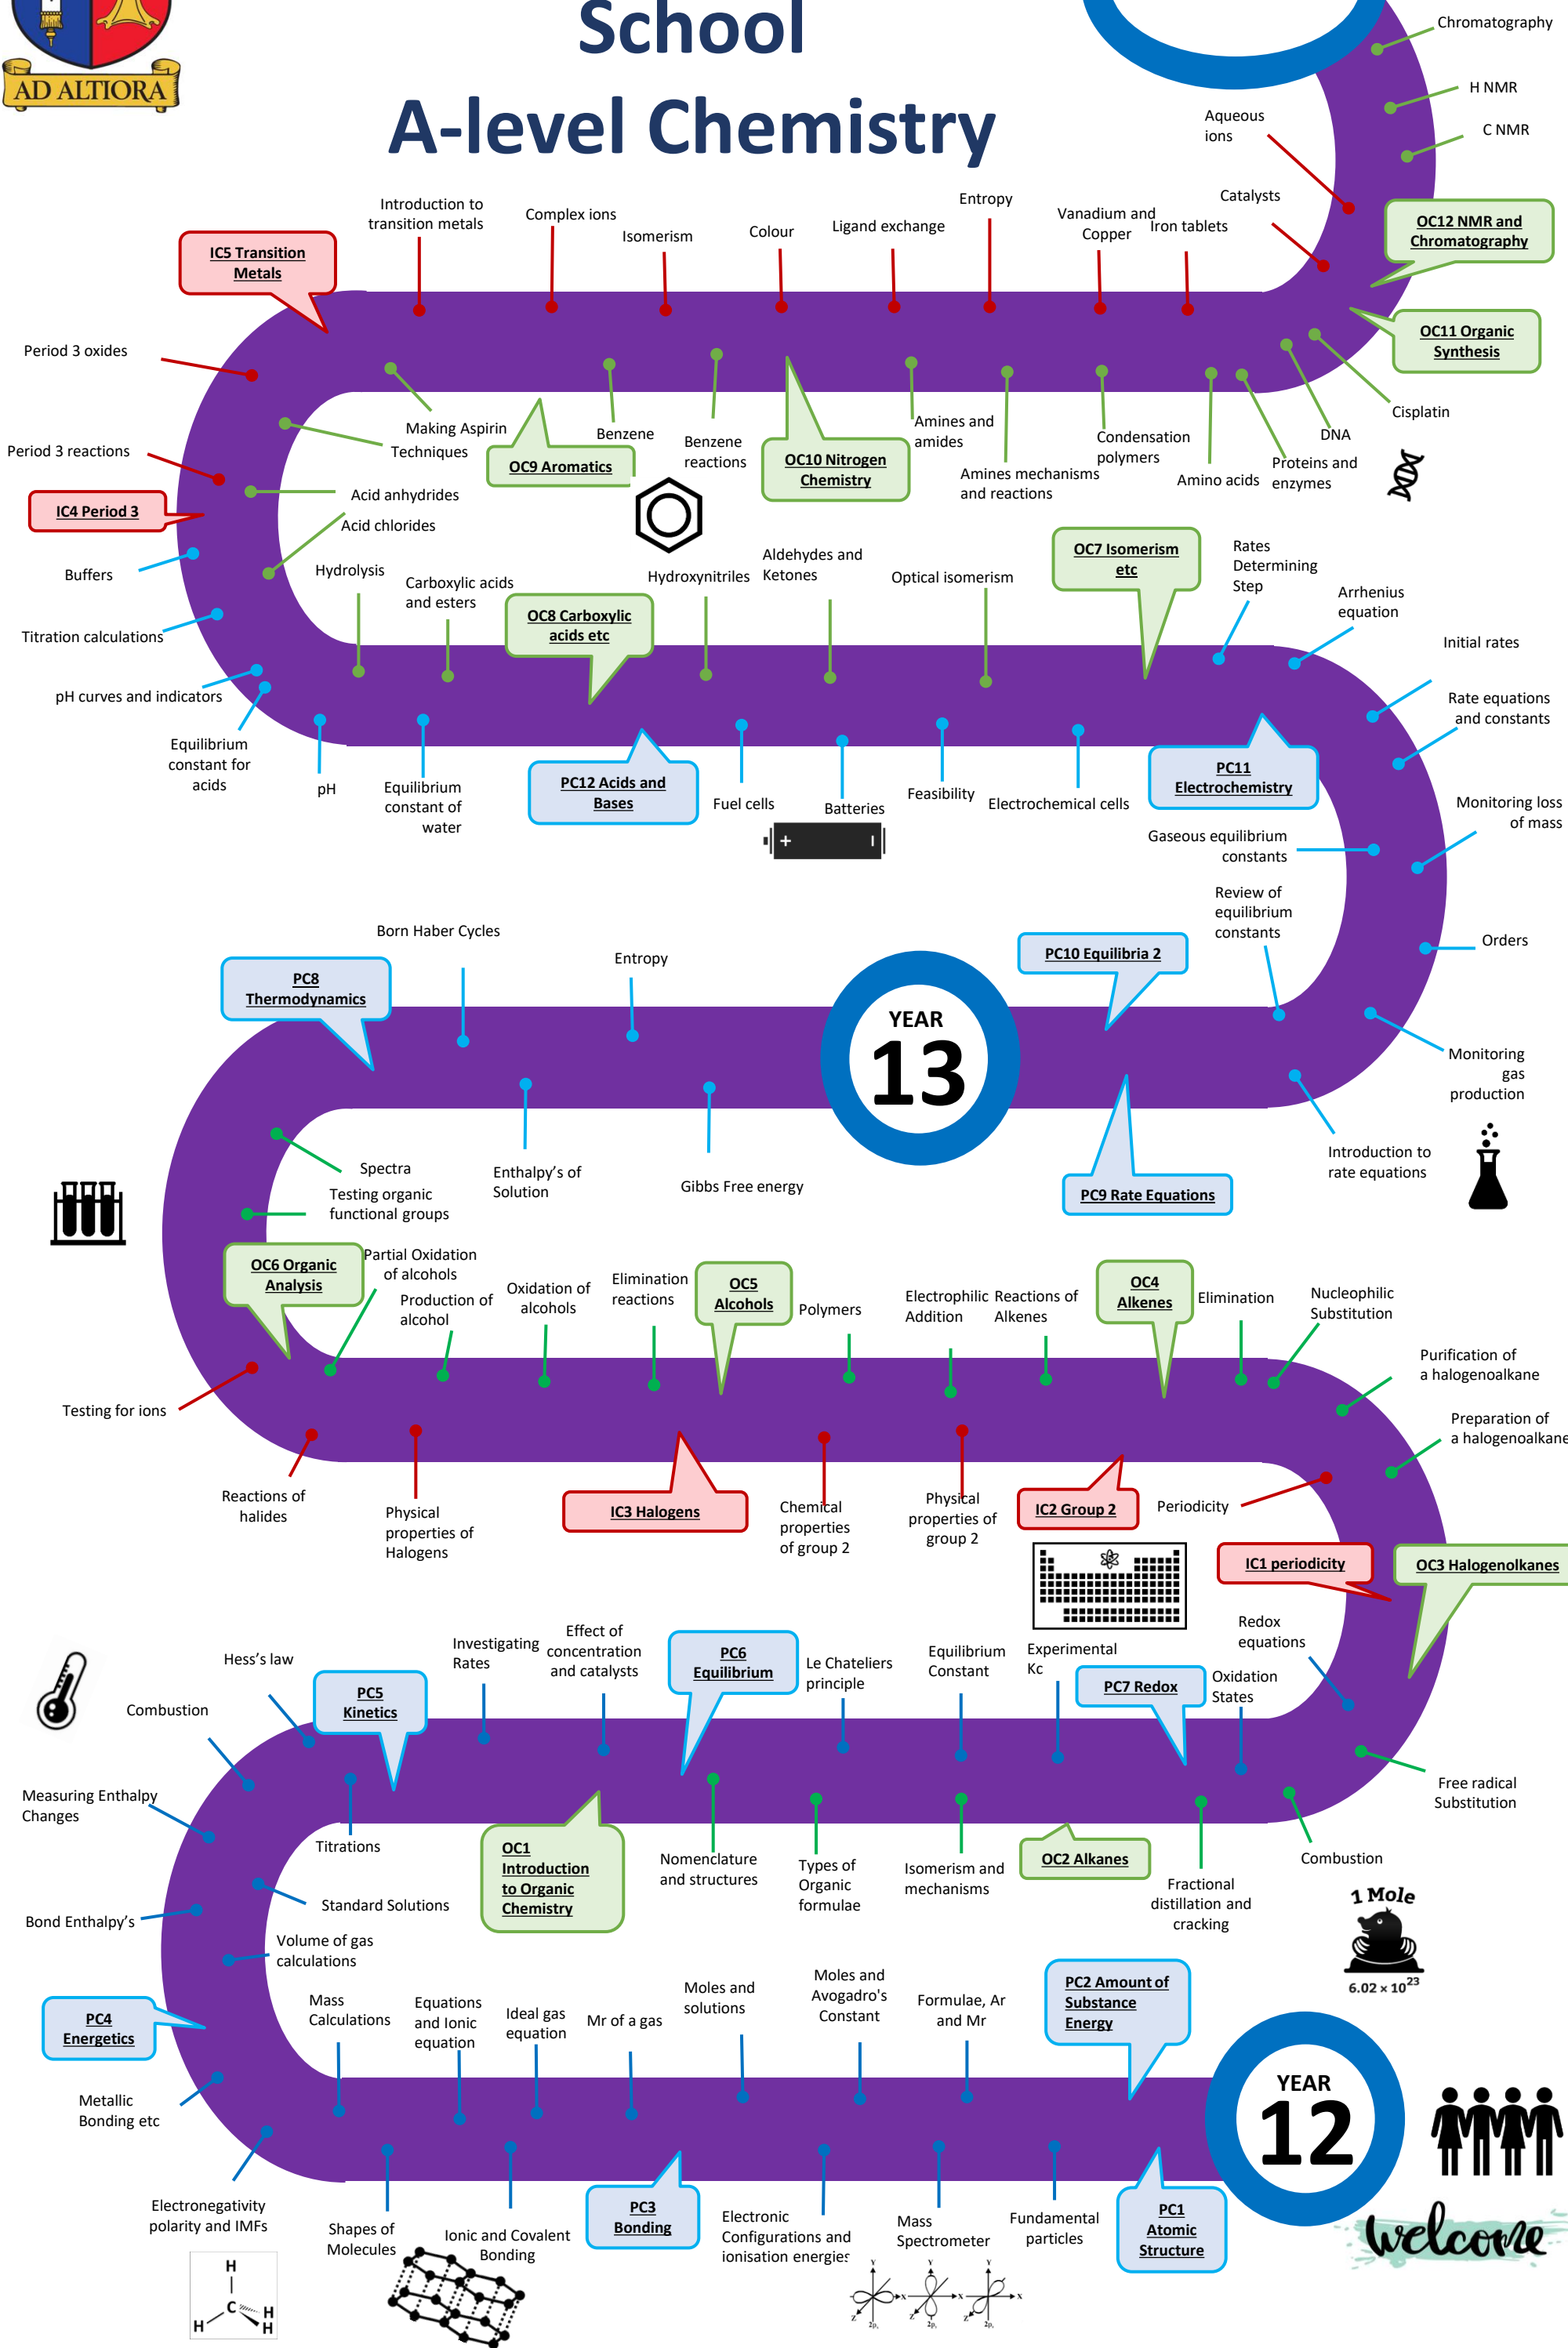

Gunnersbury Catholic School

A-level Chemistry

Assessments

YEAR 13

YEAR 12

1 Mole
6.02 x 10²³

welcome